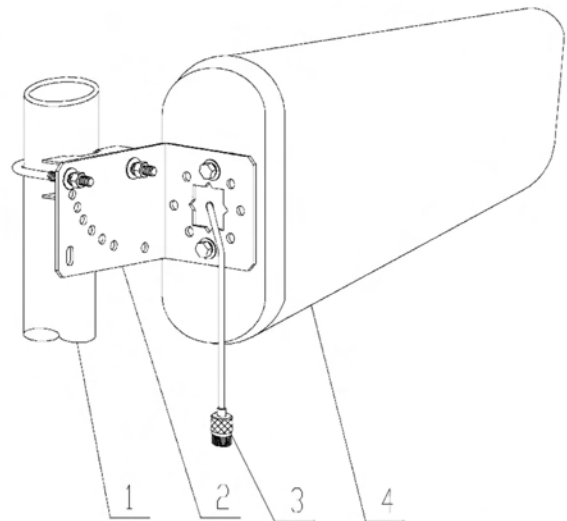

Full Band Directional Antenna

Model #: TDJ-700/2500YG

SKU# 98011011

Applications

- LTE/CDMA800/GSM/3G/WLAN/Wimax
- Wireless communications and data transmission system \ Repeater
- Indoor and outdoor directional coverage

Features

- Broad band, Stable performance
- Low VSWR, High gain
- Support the popular communications system currently
- Sealed with radome, Strong protection ability
- Supplied with down-tilt bracket kit

Specifications

Model	TDJ-700/2500YG			
Freq.Range-MHz	698-800	800-960	1700-2700	
Beamwidth	E-°	65	60	50
	H- °	85	85	60
F/B Ratio-dB	≥15	≥20	≥20	
Gain-dBi	7.5	8.5	10	
VSWR	≤1.5			
Impedance-Ω	50			
Polarization	Vertical			
Max.Power-W	100			
Connector	N female or customized			
Dimensions-mm	293×210×65			
Weight-Kg	0.92			
Mast Diameter-mm	φ40 to 50			
Note: When installing, you should make the side with a little hole face down to prevent the radome from raining.				

Installation Sketch

1. Mast(user-provide) ;
2. "L" mounting kit;
3. connector;
4. antenna